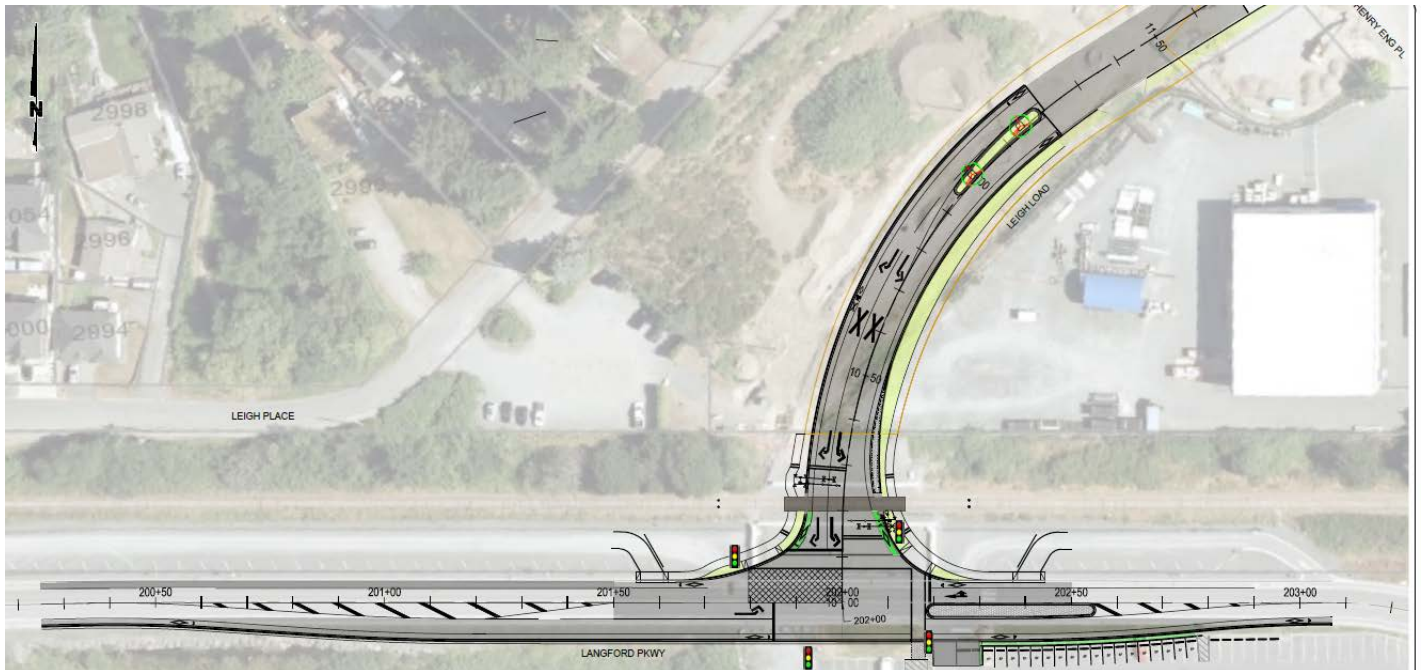

City of Langford

www.cityoflangford.ca

TRAFFIC ADVISORY

Where: Leigh Road at Langford Parkway at City Centre Park

When: Sunday, April 07, 2019 approximately 9:00 am

What: Opening of Leigh Road Railway Crossing at Langford Parkway

The City will open the new railway crossing at the south end of Leigh Road connecting to Langford Parkway Sunday April 7th at approximately 9:00am.

Traffic Control Personnel will be on site. Drivers are asked to use caution and obey all traffic control personnel